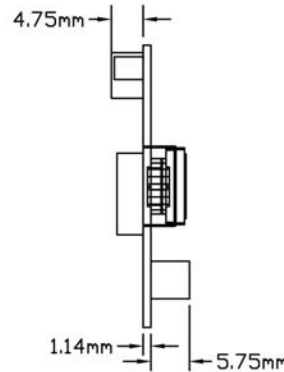

Camera Features

- High Resolution 460 TVL
- Push White Balance
- Internal Sync
- Backlight Compensation
- Mirror Mode

Technical Specifications

<i>Electrical</i>	20D436	21D436
	20D439	21D439
	NTSC	PAL
CCD Sensor	1/3" IL	
Active Pixels (H x V)	768 x 492	752 x 582
Horizontal Resolution	460 (TVL) CVBS	
Sensitivity	0.5 Lux (50 IRE) F1.2, 32000 K, lens transmission 80%, scene reflection 75%	
Signal to Noise Ratio	> 48 dB (AGC off)	
Gamma	Default 0.45	
Gain	Automatic (36 dB default)	
Synchronization	Internal	
Back Light Compensation	Off (Default) hardware/ software select	
White Balance	Push to set and auto, software select	
Shutter Speed	Automatic from 1/60 to 1/100,000	Automatic from 1/50 to 1/100,000
	Fixed shutter hardware/ software select	
Mirror Mode	On/Off selectable via software	
Iris	CCD Iris default / video iris	
Video Output	1Vp-p video 75 ohms composite	
Power Supply	12VDC (+3 -4) (Polarity protected)	
Power Consumption	1.7W excluding: auto iris power consumption	

Environmental

Ambient Operating Temp.	15° C ~ 55° C (5° F ~ 131° F)
Storage Temp.	-25° C ~ 70° C (-13° F ~ 158° F)

12/19/08 PDS-20D436/439 Rev I

Board Mount Lens Options

Specify "L3" suffix for 2.9mm lens (example: 20D436L3)	
L4	3.6mm
L6	6mm
L8	8mm
L12	12mm
VA	4-9mm No Iris, Varifocal
VB	4-9mm DC Iris, Varifocal
WA	2.6-6mm No Iris, Varifocal
WB	2.6-6mm DC Iris, Varifocal

Mechanical

Dimensions WxHxD	42mm x 42mm x 25mm (1.65" x 1.65" x 0.98")	
Lens Mount	20D436 / 21D436	Metal M-12 board lens mount with reference plate 12mm diameter, 0.5mm pitch
	20D439 / 21D439	Metal CS mount with reference plate: Optional C mount with interface ring 60VZZ0030
Interfaces	13 Pin JST	