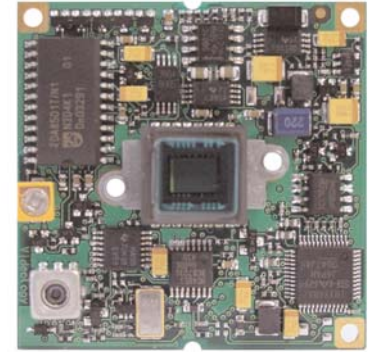

Camera Features

- High Resolution 460 TVL
- Push White Balance
- Internal Sync
- Backlight Compensation
- Mirror Mode

Technical Specifications

<i>Electrical</i>	20D436	21D436
	20D439	21D439
	NTSC	PAL
CCD Sensor	1/3" IL	
Active Pixels (H x V)	768 x 492	752 x 582
Horizontal Resolution	460 (TVL) CVBS	
Sensitivity	0.5 Lux (50 IRE) F1.2, 32000 K, lens transmission 80%, scene reflection 75%	
Signal to Noise Ratio	> 48 dB (AGC off)	
Gamma	Default 0.45	
Gain	Automatic (36 dB default)	
Synchronization	Internal	
Back Light Compensation	Off (Default) hardware/ software select	
White Balance	Push to set and auto, software select	
Shutter Speed	Automatic from 1/60 to 1/100,000	Automatic from 1/50 to 1/100,000
	Fixed shutter hardware/ software select	
Mirror Mode	On/Off selectable via software	
Iris	CCD Iris default / video iris	
Video Output	1Vp-p video 75 ohms composite	
Power Supply	12VDC (+3 -4) (Polarity protected)	
Power Consumption	1.7W excluding: auto iris power consumption	

Environmental

Ambient Operating Temp.	15° C ~ 55° C (5° F ~ 131° F)
Storage Temp.	-25° C ~ 70° C (-13° F ~ 158° F)

12/19/08 PDS-20D436/439 Rev I

Board Mount Lens Options

Specify "L3" suffix for 2.9mm lens (example: 20D436L3)	
L4	3.6mm
L6	6mm
L8	8mm
L12	12mm
VA	4-9mm No Iris, Varifocal
VB	4-9mm DC Iris, Varifocal
WA	2.6-6mm No Iris, Varifocal
WB	2.6-6mm DC Iris, Varifocal

Mechanical

Dimensions WxHxD	42mm x 42mm x 25mm (1.65" x 1.65" x 0.98")	
Lens Mount	20D436 / 21D436	Metal M-12 board lens mount with reference plate 12mm diameter, 0.5mm pitch
	20D439 / 21D439	Metal CS mount with reference plate: Optional C mount with interface ring 60VZZ0030
Interfaces	13 Pin JST	