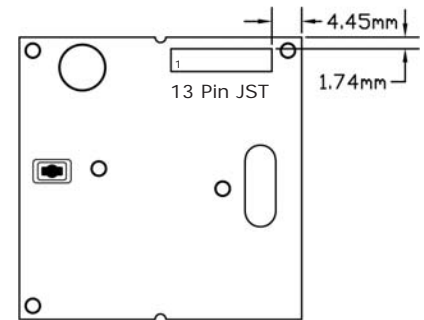

Camera Features

- High Resolution 460 TVL
- Push White Balance
- Internal Sync
- Backlight Compensation
- Mirror Mode

Technical Specifications

<i>Electrical</i>	20D436	21D436
	20D439	21D439
	NTSC	PAL
CCD Sensor	1/3" IL	
Active Pixels (H x V)	768 x 492	752 x 582
Horizontal Resolution	460 (TVL) CVBS	
Sensitivity	0.5 Lux (50 IRE) F1.2, 32000 K, lens transmission 80%, scene reflection 75%	
Signal to Noise Ratio	> 48 dB (AGC off)	
Gamma	Default 0.45	
Gain	Automatic (36 dB default)	
Synchronization	Internal	
Back Light Compensation	Off (Default) hardware/ software select	
White Balance	Push to set and auto, software select	
Shutter Speed	Automatic from 1/60 to 1/100,000	Automatic from 1/50 to 1/100,000
	Fixed shutter hardware/ software select	
Mirror Mode	On/Off selectable via software	
Iris	CCD Iris default / video iris	
Video Output	1Vp-p video 75 ohms composite	
Power Supply	12VDC (+3 -4) (Polarity protected)	
Power Consumption	1.7W excluding: auto iris power consumption	

Environmental

Ambient Operating Temp.	15° C ~ 55° C (5° F ~ 131° F)
Storage Temp.	-25° C ~ 70° C (-13° F ~ 158° F)

12/19/08 PDS-20D436/439 Rev I

Board Mount Lens Options

Specify "L3" suffix for 2.9mm lens (example: 20D436L3)	
L4	3.6mm
L6	6mm
L8	8mm
L12	12mm
VA	4-9mm No Iris, Varifocal
VB	4-9mm DC Iris, Varifocal
WA	2.6-6mm No Iris, Varifocal
WB	2.6-6mm DC Iris, Varifocal

Mechanical

Dimensions WxHxD	42mm x 42mm x 25mm (1.65" x 1.65" x 0.98")	
Lens Mount	20D436 / 21D436	Metal M-12 board lens mount with reference plate 12mm diameter, 0.5mm pitch
	20D439 / 21D439	Metal CS mount with reference plate: Optional C mount with interface ring 60VZZ0030
Interfaces	13 Pin JST	