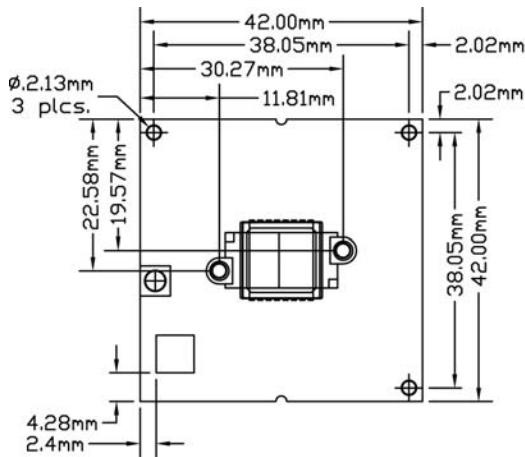

Camera Features

- High Resolution 460 TVL
- Push White Balance
- Internal Sync
- Backlight Compensation
- Mirror Mode

Technical Specifications

<i>Electrical</i>	20D436	21D436
	20D439	21D439
	NTSC	PAL
CCD Sensor	1/3" IL	
Active Pixels (H x V)	768 x 492	752 x 582
Horizontal Resolution	460 (TVL) CVBS	
Sensitivity	0.5 Lux (50 IRE) F1.2, 32000 K, lens transmission 80%, scene reflection 75%	
Signal to Noise Ratio	> 48 dB (AGC off)	
Gamma	Default 0.45	
Gain	Automatic (36 dB default)	
Synchronization	Internal	
Back Light Compensation	Off (Default) hardware/ software select	
White Balance	Push to set and auto, software select	
Shutter Speed	Automatic from 1/60 to 1/100,000	Automatic from 1/50 to 1/100,000
	Fixed shutter hardware/ software select	
Mirror Mode	On/Off selectable via software	
Iris	CCD Iris default / video iris	
Video Output	1Vp-p video 75 ohms composite	
Power Supply	12VDC (+3 -4) (Polarity protected)	
Power Consumption	1.7W excluding: auto iris power consumption	

Environmental

Ambient Operating Temp.	15° C ~ 55° C (5° F ~ 131° F)
Storage Temp.	-25° C ~ 70° C (-13° F ~ 158° F)

12/19/08 PDS-20D436/439 Rev I

Board Mount Lens Options

Specify "L3" suffix for 2.9mm lens (example: 20D436L3)	
L4	3.6mm
L6	6mm
L8	8mm
L12	12mm
VA	4-9mm No Iris, Varifocal
VB	4-9mm DC Iris, Varifocal
WA	2.6-6mm No Iris, Varifocal
WB	2.6-6mm DC Iris, Varifocal

Mechanical

Dimensions WxHxD	42mm x 42mm x 25mm (1.65" x 1.65" x 0.98")	
Lens Mount	20D436 / 21D436	Metal M-12 board lens mount with reference plate 12mm diameter, 0.5mm pitch
	20D439 / 21D439	Metal CS mount with reference plate: Optional C mount with interface ring 60VZZ0030
Interfaces	13 Pin JST	