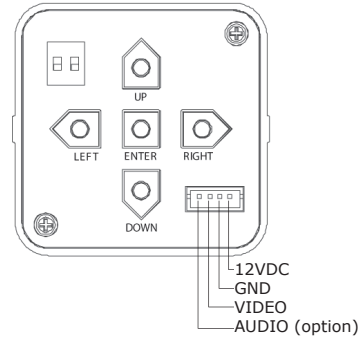

Product Features

- Mini 37mm x 37mm size, ideal for ATMs, busses and trains
- Rugged housings and locking connectors possible for OEMs
- 1/3" Sony Super Had II CCD offers 650 TVL of resolution
- 8 adjustable IR LEDs provide 10m of visible range in total darkness
- 0.1 Lux sensitivity
- Electronic day/night capability
- Digital wide dynamic range
- Supports 8 different privacy zones
- Motion detection
- Full OSD control
- Multifunctional integrated mounting bracket

LED Brightness Adjustment

	Low IR range 3M
	Middle IR range 6M
	High IR range 10M

Technical Specifications

	20H705IR NTSC	21H705IR PAL
Electrical		
Image Sensor	1/3" Sony Super Had II CCD	
Effective Pixels (H x V)	768 x 494	752 x 582
Pixel Size (H x V)	6.35µm x 7.4µm	6.5µm x 6.25µm
Resolution	650 TVL	
Sensitivity	0.1 lux F1.2 LED off, 0 lux LED on	
Signal To Noise Ratio	>52dB (AGC Off)	
Gamma	0.45 (adjustable)	
Gain	Low / Medium / High / Off	
Synchronization	Internal	
Scan Mode	2:1 Interlace	
Back Light Compensation	OFF/ BLC/ HLC/ DWDR	
White Balance	ATW (2,500°k ~ 9,500°k) / Manual / AWC	
Day/Night Mode	Electronic Auto / color / B&W	
Shutter Speed	1/60 - 1/100,000	1/50 - 1/100,000
Motion Detection	Off/on (4 zones)	
Sense Up	Auto (selectable limit 2x ~ 1024x)/ fixed/ off	
Privacy Zone	On/off (8 zones)	
Mirror Mode	On/ off	
DNR (3D)	Auto/ low/ middle/ high/ off	
Blemish Compensation	Auto/ OFF	
Video Output	Composite Video 1Vp-p (75 Ohms)	
Power Input	12VDC (+/- 10%)	
Power Consumption	< 250mA	
OSD Control	Yes (Multi language)	

Please refer to Videology's board mount lens guide for options.

Accessories

Included	Power/video cable/ mounting bracket
----------	-------------------------------------

Standards

	RoHS
--	------