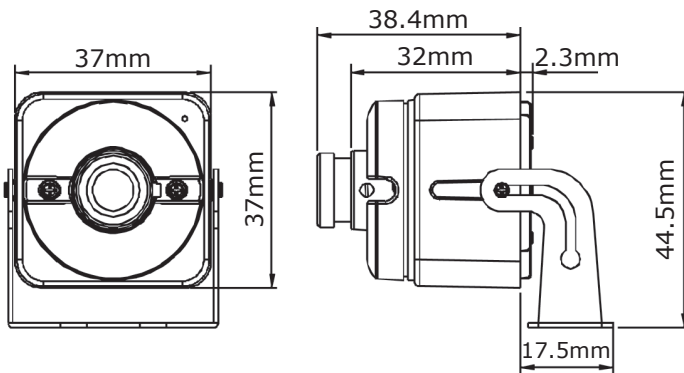

Product Features

- Mini 37mm x 37mm size, ideal for ATMs, busses and trains
- Rugged housings and locking connectors possible for OEMs
- 1/3" Sony Super Had II CCD offers 650 TVL of resolution
- 8 adjustable IR LEDs provide 10m of visible range in total darkness
- 0.1 Lux sensitivity
- Electronic day/night capability
- Digital wide dynamic range
- Supports 8 different privacy zones
- Motion detection
- Full OSD control
- Multifunctional integrated mounting bracket

LED Brightness Adjustment

	Low IR range 3M
	Middle IR range 6M
	High IR range 10M

Technical Specifications

	20H705IR NTSC	21H705IR PAL
Electrical		
Image Sensor	1/3" Sony Super Had II CCD	
Effective Pixels (H x V)	768 x 494	752 x 582
Pixel Size (H x V)	6.35µm x 7.4µm	6.5µm x 6.25µm
Resolution	650 TVL	
Sensitivity	0.1 lux F1.2 LED off, 0 lux LED on	
Signal To Noise Ratio	>52dB (AGC Off)	
Gamma	0.45 (adjustable)	
Gain	Low / Medium / High / Off	
Synchronization	Internal	
Scan Mode	2:1 Interlace	
Back Light Compensation	OFF/ BLC/ HLC/ DWDR	
White Balance	ATW (2,500°k ~ 9,500°k) / Manual / AWC	
Day/Night Mode	Electronic Auto / color / B&W	
Shutter Speed	1/60 - 1/100,000	1/50 - 1/100,000
Motion Detection	Off/on (4 zones)	
Sense Up	Auto (selectable limit 2x ~ 1024x)/ fixed/ off	
Privacy Zone	On/off (8 zones)	
Mirror Mode	On/ off	
DNR (3D)	Auto/ low/ middle/ high/ off	
Blemish Compensation	Auto/ OFF	
Video Output	Composite Video 1Vp-p (75 Ohms)	
Power Input	12VDC (+/- 10%)	
Power Consumption	< 250mA	
OSD Control	Yes (Multi language)	

Environmental

Operating Temperature	-10°C ~ 50°C (-14°F ~ 122°F)
Operating Humidity	20% ~ 93% RH
Storage Temperature	-20°C ~ 60°C (-4°F ~ 140°F)
Storage Humidity	Up to 98% RH

Mechanical

Dimensions W x H x D	37mm x 37mm x 38.4mm (1.46" x 1.46" x 1.52")	
Weight	100g (3.53oz)	
Lens	2XH705IR	3.6mm fixed
	2XH705IR-1	6mm fixed