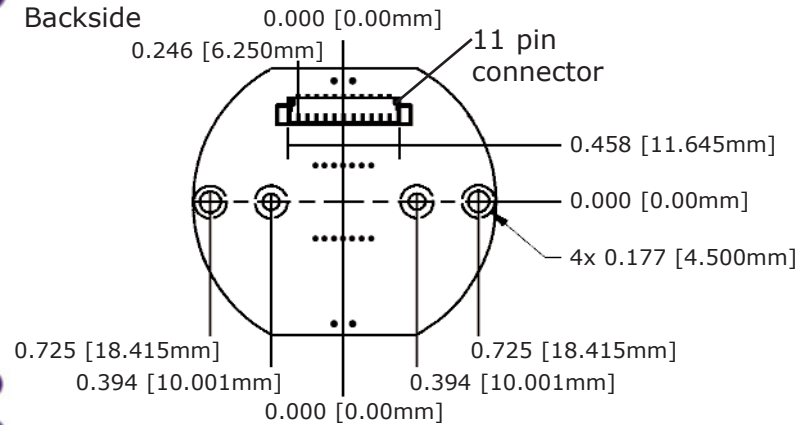

Camera Features

- 42mm Round Board
- ≥480 TVL YC S-Video
- 0.5 Lux
- Diameter Ø 41.55mm
- M-12 Lens Mount

- Lens & Housing Possibilities for OEMs

Technical Specifications

Electrical

	20RS5 NTSC	21RS5 PAL
CCD Sensor	1/4" IL CCD	
Active pixels (HxV)	768 x 492	752 x 585
Horizontal Resolution	≥ 480 (TVL)	
Sensitivity	0.5 Lux (30 IRE) F1.2 3200K, lens transmission 80%, scene reflection 75%	
Signal to noise ratio	> 46 dB (AGC off)	
Gamma	0.45 (default)	
Gain control	Automatic 26 dB (default)	
Synchronization	Internal	
Back light compensation	Default off, selectable via software	
White balance	Default auto 2300-7500K fixed white balance to color temperature or light source	
Scan mode	Interlaced (default)	
Contour enhancement	Default on, selectable via software	
Negative mode	Y/C signal inversion	
Iris controls	Electronic (default)	
Video output	Y/C (Y=1Vp-p, C=700mVp-p) Optional Composite video	
Power Supply	5VDC (+/- 10%)	
Power Consumption	< 0.8W	

Environmental

Ambient operating temp.	-15° C ~ 55° C
Storage temp.	-25° C ~ 70° C
Ambient operating humidity	20 to 95%RH
Storage humidity	Up to 98% RH
Lifetime	MTBF >150000 hours

Mechanical

Dimensions ØxWxD	41.55mm x 37.27mm x 10.95mm (1.636" x 1.467" x .431")			
Lens mount – metal options	M12 Board lens mount		M12 Board lens mount	
Lens options	Model	Focal Length	Model	Focal Length
	32S1830N	f1.8	32S3820N	f3.8
	32S2120N	f2.1	32S0420N	f4.2
	32S2520N	f2.5	32S0618N	f6
	32S2920N	f2.9	32S0820N	f8
	32N0320N	f3.2	32S1620N	f16
	32S3620N	f3.6		
OLP/IR filter	Single layer 0.81mm (depth)			