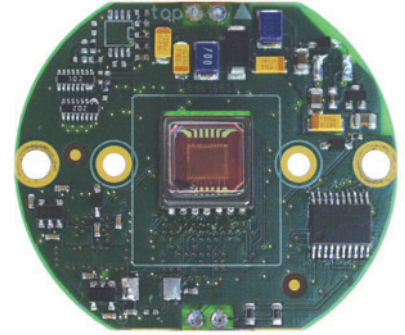

Camera Features

- 42mm Round Board
- ≥480 TVL YC S-Video
- 0.5 Lux
- Diameter Ø 41.55mm
- M-12 Lens Mount

- Lens & Housing Possibilities for OEMs

Technical Specifications

Electrical

	20RS5 NTSC	21RS5 PAL
CCD Sensor	1/4" IL CCD	
Active pixels (HxV)	768 x 492	752 x 585
Horizontal Resolution	≥ 480 (TVL)	
Sensitivity	0.5 Lux (30 IRE) F1.2 3200K, lens transmission 80%, scene reflection 75%	
Signal to noise ratio	> 46 dB (AGC off)	
Gamma	0.45 (default)	
Gain control	Automatic 26 dB (default)	
Synchronization	Internal	
Back light compensation	Default off, selectable via software	
White balance	Default auto 2300-7500K fixed white balance to color temperature or light source	
Scan mode	Interlaced (default)	
Contour enhancement	Default on, selectable via software	
Negative mode	Y/C signal inversion	
Iris controls	Electronic (default)	
Video output	Y/C (Y=1Vp-p, C=700mVp-p) Optional Composite video	
Power Supply	5VDC (+/- 10%)	
Power Consumption	< 0.8W	

Environmental

Ambient operating temp.	-15° C ~ 55° C
Storage temp.	-25° C ~ 70° C
Ambient operating humidity	20 to 95%RH
Storage humidity	Up to 98% RH
Lifetime	MTBF >150000 hours

Mechanical

Dimensions ØxWxD	41.55mm x 37.27mm x 10.95mm (1.636" x 1.467" x .431")			
Lens mount – metal options	M12 Board lens mount		M12 Board lens mount	
Lens options	Model	Focal Length	Model	Focal Length
	32S1830N	f1.8	32S3820N	f3.8
	32S2120N	f2.1	32S0420N	f4.2
	32S2520N	f2.5	32S0618N	f6
	32S2920N	f2.9	32S0820N	f8
	32N0320N	f3.2	32S1620N	f16
	32S3620N	f3.6		
OLP/IR filter	Single layer 0.81mm (depth)			

Accessories

Optional	LED	I/O available for special lighting options
	Housing	Can be contracted
	Digital output	YUV 8-bit digital output 422 according CCIR656 (D1)

06/27/07 PDS-20RS5 Rev D

All data subject to change without notice.