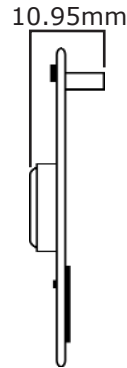

Camera Features

- 42mm Round Board
- ≥480 TVL YC S-Video
- 0.5 Lux
- Diameter Ø 41.55mm
- M-12 Lens Mount

- Lens & Housing Possibilities for OEMs

Technical Specifications

Electrical

	20RS5 NTSC	21RS5 PAL
CCD Sensor	1/4" IL CCD	
Active pixels (HxV)	768 x 492	752 x 585
Horizontal Resolution	≥ 480 (TVL)	
Sensitivity	0.5 Lux (30 IRE) F1.2 3200K, lens transmission 80%, scene reflection 75%	
Signal to noise ratio	> 46 dB (AGC off)	
Gamma	0.45 (default)	
Gain control	Automatic 26 dB (default)	
Synchronization	Internal	
Back light compensation	Default off, selectable via software	
White balance	Default auto 2300-7500K fixed white balance to color temperature or light source	
Scan mode	Interlaced (default)	
Contour enhancement	Default on, selectable via software	
Negative mode	Y/C signal inversion	
Iris controls	Electronic (default)	
Video output	Y/C (Y=1Vp-p, C=700mVp-p) Optional Composite video	
Power Supply	5VDC (+/- 10%)	
Power Consumption	< 0.8W	

Environmental

Ambient operating temp.	-15° C ~ 55° C
Storage temp.	-25° C ~ 70° C
Ambient operating humidity	20 to 95%RH
Storage humidity	Up to 98% RH
Lifetime	MTBF >150000 hours

Mechanical

Dimensions ØxWxD	41.55mm x 37.27mm x 10.95mm (1.636" x 1.467" x .431")			
Lens mount – metal options	M12 Board lens mount		M12 Board lens mount	
Lens options	Model	Focal Length	Model	Focal Length
	32S1830N	f1.8	32S3820N	f3.8
	32S2120N	f2.1	32S0420N	f4.2
	32S2520N	f2.5	32S0618N	f6
	32S2920N	f2.9	32S0820N	f8
	32N0320N	f3.2	32S1620N	f16
	32S3620N	f3.6		
OLP/IR filter	Single layer 0.81mm (depth)			