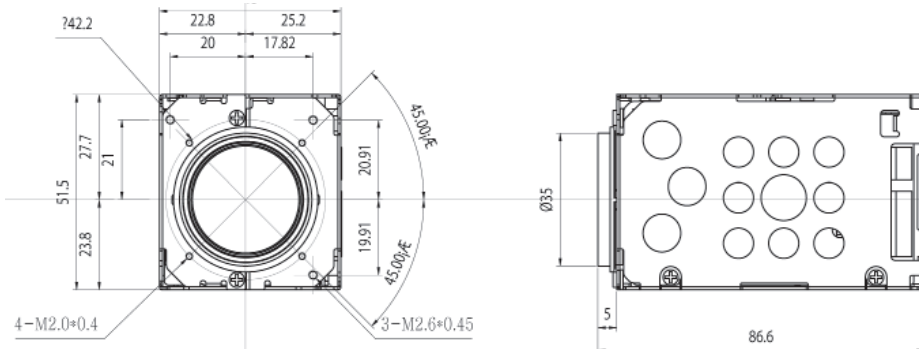

Pin No.	Name
1	COUT (chrominance)
2	YOUT (luminance)
3	GND (ground)
4	VOUT (CVBS)
5	12V (9.5V~15V)*
6	KEY1 (zoom)
7	KEY2 (zoom)
8	RXD (RD RS-232C)
9	TXD (TD RS-232C)
10	GND (ground)

* Startup current 1Amp

Technical Specifications

Electrical	20Z404-27XF	21Z404-27XF
	NTSC	PAL
Image Sensor	1/4" SONY ExView CCD	
Total Pixels (HxV)	811 x 508 410K	795 x 596 470K
Active Pixels (HxV)	768 x 494 380K	752 x 582 440K
Horizontal Resolution	580 TVL	
Scanning System	2:1 Interlace	
Scanning Frequency (HxV)	15.734 kHz x 59.94 Hz	15.625 kHz x 50 Hz
Sensitivity	Day Mode Min. illumination 0.5 lux (30IRE)	
	Night Mode 0.1 lux (30IRE)	
	DSS 0.00005 lux (128FLD, 30IRE)	
Signal To Noise Ratio	> 50dB (AGC Off)	
AGC	Auto/manual (0~255)	
Synchronization	Internal/line lock	
Electronic Shutter	Auto (8 steps)/ flickerless	
	1/60 ~ 1/10,000s	1/50 ~ 1/10,000s
Mirror Mode	On/off	
Motion Detection	On/off (4 programmable zones per screen)	
Video Output	1.0 Vp-p (75 Ohm, composite)	
Power Supply	9.5V~15V (recommended 12.0VDC ±0.5V)	
Supplied Current	Startup 1Amp	
	Steady state 240mA	
Power Consumption	4.56W (max)	
Control Communication	RS-232C	
Protocol	Pelco-D/Pelco-P	

Environmental

Operating Temperature	-5°C ~ 50°C (23°F ~ 122°F)
Operating Humidity	20% ~ 60% RH
Storage Temperature	-40°C ~ 60°C (-40°F ~ 140°F)
Storage Humidity	90% RH

Mechanical

Dimensions W x H x D	65mm x 62mm x 122mm (2.6" x 2.4" x 4.8")
Weight (Net)	325g (11.46 oz)
Lens	Built-in
Optical Zoom	27x F=3.6 - 97.2mm (f1.6)
Digital Zoom	10x
Field of View (Degrees)	H 55.21 (wide) 2.12 (tele) V 42.16 (wide) 1.60 (tele)