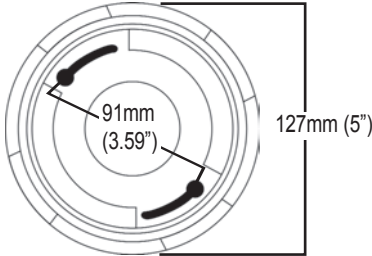

## 5" Security Domes

with Wide Dynamic Range & True Day /Night Options

We've engineered our 5" indoor dome with a simple ratchet adjustment for installation ease and 355° pan/90° tilt. TRUE DAY NIGHT and WIDE DYNAMIC RANGE features extend usability from harshly lit glass foyers to delivery docks.

Ring	Bubble	Sync	Wide Dynamic Range, True Day/Night	Camera 1/3" Format	Lens	Power	NTSC/PAL
<input type="text"/>	<input type="text"/>	<input type="text"/>	<input type="text"/>	<input type="text"/>	<input type="text"/>	<input type="text"/>	<input type="text"/>
<b>D5</b> 5" white ring	<b>S</b> Black Slotted	<b>leave blank</b> Internal Synchronization	<b>leave blank</b> NO WDR/TDN <b>9W-VB</b> 4-9mm DC-AI lens <b>9W-WB</b> 2.6-5.6mm DC-AI lens <b>9T-VB</b> 4-9mm DC-AI lens <b>9T-WB</b> 2.6-5.6mm DC-AI lens <b>9TW-VB</b> 4-9mm DC-AI lens <b>9TW-WB</b> 2.6-5.6mm DC-AI lens	<b>leave blank</b> if WDR/TDN option is selected <b>9</b> Color 460 TVL 0.5 Lux <b>7</b> Color 330 TVL 0.5 Lux <b>3</b> B/W 570 TVL 0.05 Lux <b>1</b> B/W 420 TVL 0.01 Lux	<b>leave blank</b> if WDR/TDN option is selected <i>Varifocal</i> <b>VA</b> 4-8mm manual iris <b>VB</b> 4-8mm DC Iris <b>WA</b> 2.6-5.6mm manual iris <b>WB</b> 2.6-5.6mm DC Iris <b>XA</b> 5.5-33mm manual iris	<b>leave blank</b> 12VDC/24VAC <b>D</b> 12VDC	<b>leave blank</b> NTSC <b>P</b> PAL
<b>DB5</b> 5" black ring	<b>C</b> White Slotted <b>F</b> Fog	<b>L</b> Line Lock	W = Wide Dynamic Range T = True Day/Night		<i>Fixed</i> <b>L2</b> 2.45mm <b>L3</b> 2.97mm <b>L4</b> 3.8mm <b>L6</b> 6.0mm <b>L8</b> 8.0mm <b>L12</b> 12mm <b>L16</b> 16mm		