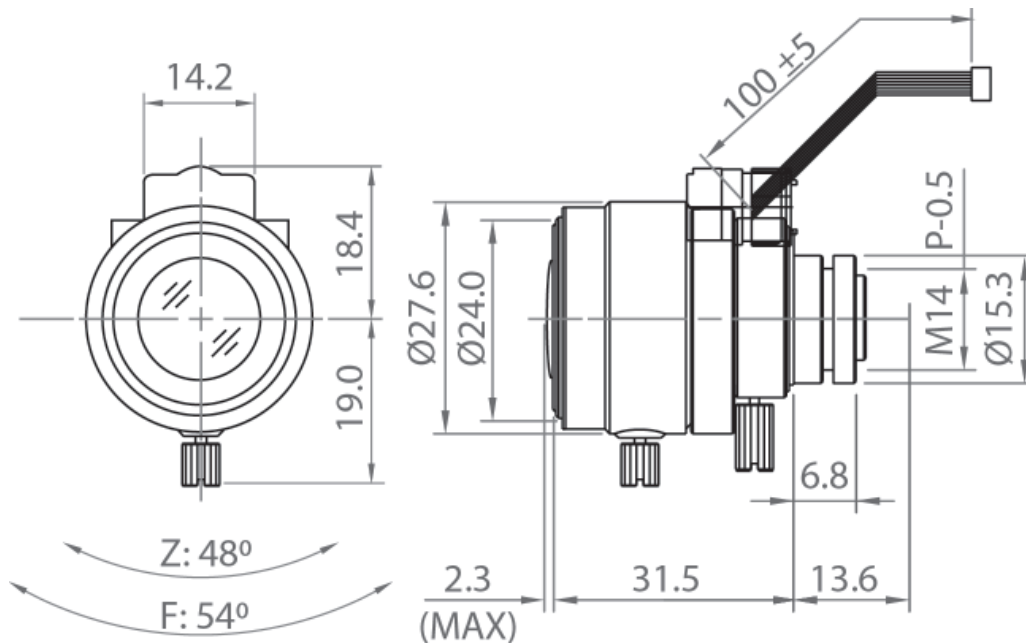

### Technical Specifications

Sensing Area		1/4"	1/3"
Focal Length		4.0mm - 9mm	
Back Focal Length		6.6mm - 10.8mm	
Aperture		F1.5	
Field of View	Diagonal	63.5° ~ 30.1°	86.2° ~ 40.2°
	Horizontal	50.2° ~ 24.1°	68.0° ~ 32.1°
	Vertical	37.3° ~ 18.0°	50.2° ~ 24.1°
Operation	Iris	DC Auto	
	Focus	Manual	
	Zoom	Manual	
Minimum Object Distance		50cm	
Mount		M-14	
Dimensions (D x L)		Ø27.6mm x 33.8mm	
Weight		22g	