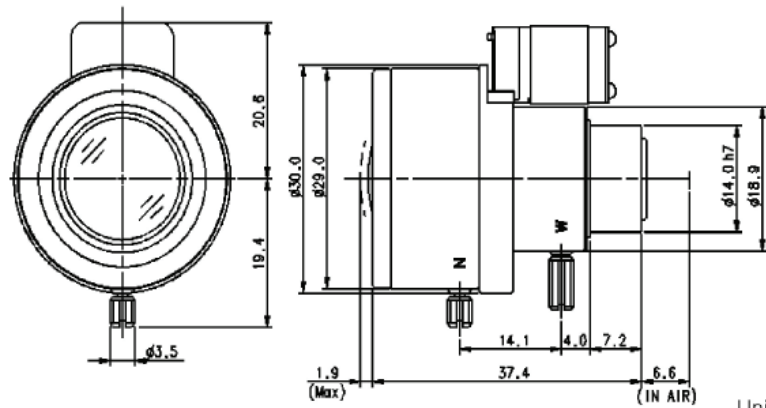

Technical Specifications

Sensing Area		1/4"	1/3"
Focal Length		9.0mm - 22mm	
Back Focal Length		6.5mm - 12.5mm	
Aperture		F1.4 ~ 360	
Field of View	Diagonal	29.1° - 12.0°	40.2° - 16.1°
	Horizontal	22.8° - 9.6°	31.2° - 12.8°
	Vertical	16.9° - 7.2°	22.8° - 9.6°
Operation	Iris	DC Auto	
	Focus	Manual	
	Zoom	Manual	
Minimum Object Distance		50cm	
Mount		M-14	
Dimensions (D x L)		Ø29mm x 32.1mm	
Weight		26g	

Unit : mm

Wiring Diagram

1	RED	CONTROL (+)
2	BROWN	CONTROL (-)
3	YELLOW	DRIVE (+)
4	ORANGE	DRIVE (-)