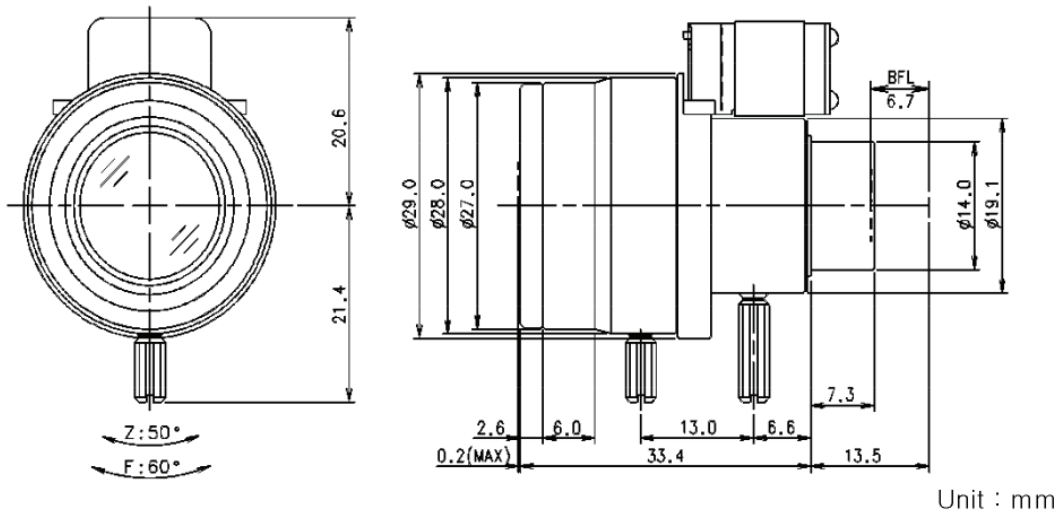

Technical Specifications

Sensing Area		1/4"	1/3"
Focal Length		3.3mm - 12.0mm	
Back Focal Length		6.7mm - 14.5mm	
Aperture		F1.5 ~ 360	
Field of View	Diagonal	74.6° - 22.4°	104.2° - 29.8°
	Horizontal	58.6° - 18.0°	80.2° - 24.0°
	Vertical	43.4° - 13.4°	58.6° - 18.0°
Operation	Iris	DC Auto	
	Focus	Manual	
	Zoom	Manual	
Minimum Object Distance		50cm	
Mount		M-14	
Dimensions (D x L)		Ø28mm x 33.4mm	
Weight		22g	