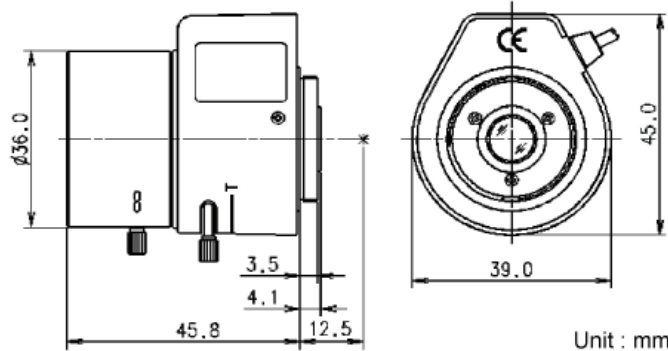

Technical Specifications

Sensing Area		1/4"	1/3"
Focal Length		3.5mm - 8mm	
Back Focal Length		8.4mm - 14.2mm	
Aperture		F1.4 - 360	
Field of View	Diagonal	76.2° - 33.2°	101.7° - 44.3°
	Horizontal	60.5° - 26.5°	80.7° - 35.4°
	Vertical	45° - 19.8°	60° - 26.5°
Operation	Iris	DC Auto	
	Focus	Manual	
	Zoom	Manual	
Minimum Object Distance		0.3m	
Mount		CS	
Dimensions (Ø x L)		Ø39mm x 45.8mm	
Weight		60g	